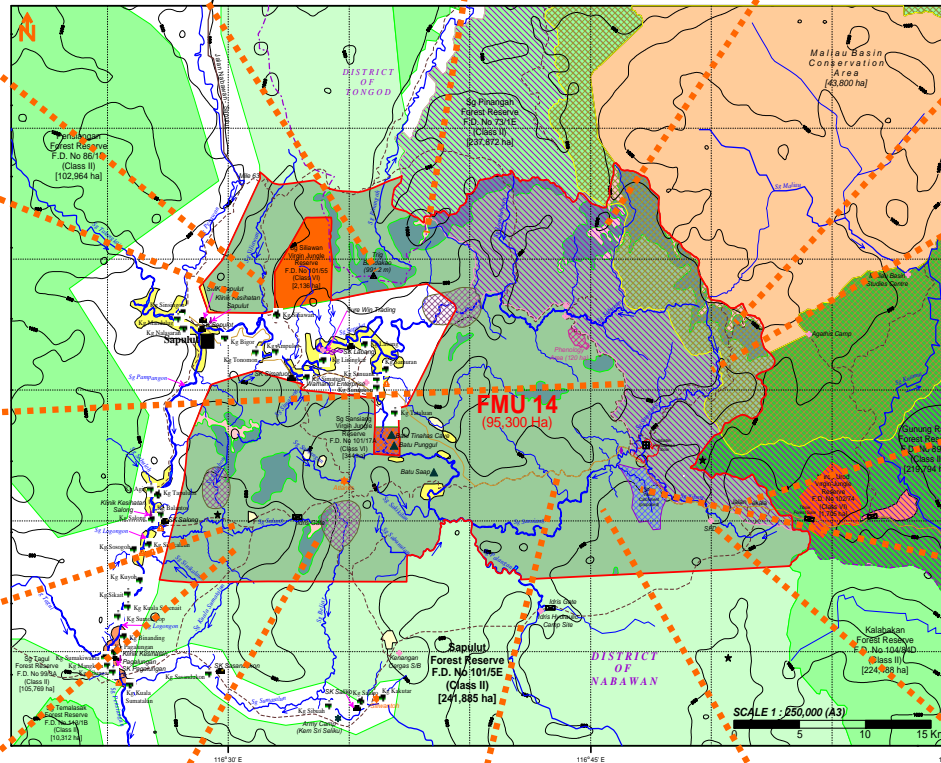

Plate 1: Main Logging Road

Plate 2: Forest Area (north)

Plate 3: Highland Forest (C 46)

Plate 4: Montane Forest (C 75)

Plate 5: Montane Forest (C 121)

Plate 16: Forest Area (northwest)

Plate 15: Logging Road

Plate 14: Logging Road

Plate 13: Forest Area (southwest)

Plate 12: Highland Forest (C 262)

Plate 11: Jalan Sapulut - Kalabakan

Plate 10: Forest Area (south)

Plate 6: Forest Area (east)

Plate 7: Forest Area (southeast)

Plate 8: Proposed Tibow Water Catchment Area

Plate 9: Existing Camp Site

Plate 17: Sg Sapulut (W1)

Plate 18: Sg Siliawan (W2)

Plate 19: Sg Pinangah (W3)

Plate 20: Sg Simatuoh (W10)

Plate 21: Sg Saburan (U/S) (W5)