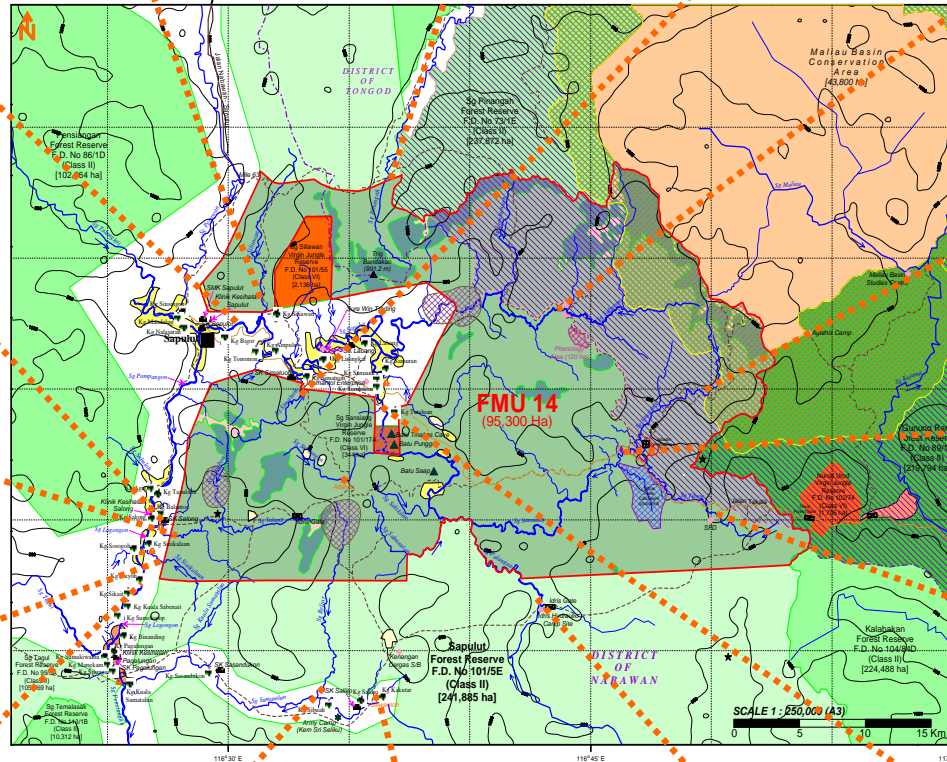

Plate 1: Main Logging Road

Plate 2: Forest Area (north)

Plate 3: Highland Forest (C 46)

Plate 4: Montane Forest (C 75)

Plate 5: Montane Forest (C 121)

Plate 16: Forest Area (northwest)

Plate 15: Logging Road

Plate 14: Logging Road

Plate 13: Forest Area (southwest)

Plate 12: Highland Forest (C 262)

Plate 11: Jalan Sapulut - Kalabakan

Plate 10: Forest Area (south)

Plate 6: Forest Area (east)

Plate 7: Forest Area (southeast)

Plate 32: Sg Logongon / Sg Salung

Plate 31: Sg Salung (W12)

Plate 30: Sg Sinikalaun (W13)

Plate 29: Sg Logongon (W14)

Plate 28: Sg Beliar (W11)

Plate 27: Sg Sumatalun

Plate 26: Sg Palangan

Plate 25: Sg Sansiang (D/S) (W9)

Plate 22: Sg Sansiang (U/S) (W6)

Plate 23: Sg Sansiang (W7)

Plate 24: Sg Tibow (W8)

Plate 33: Kg Bigor

Plate 34: Siliawan Gate

Plate 35: Kg Labang

Plate 36: Phenology Area

Plate 37: Maliau Basin